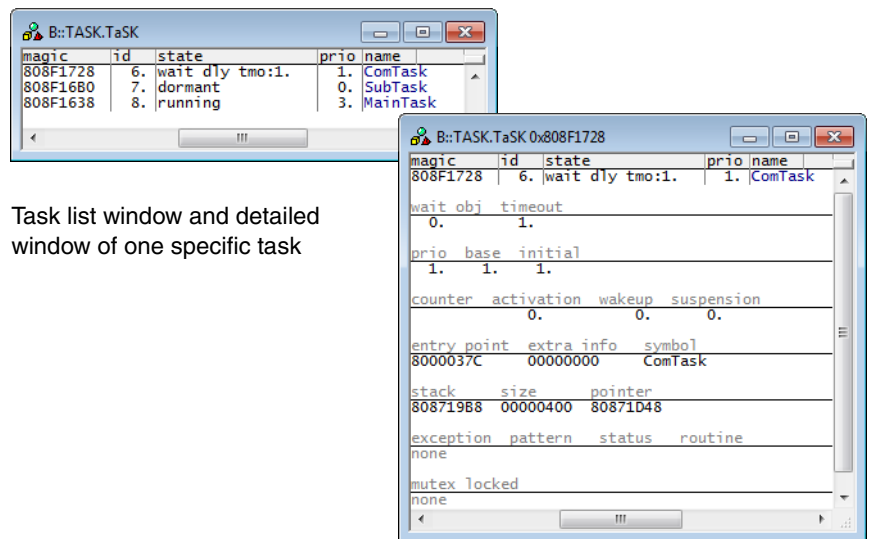

RTOS Awareness on TRACE32 with μ C3/Compact and μ C3/ Standard

Real-Time, Non-Intrusive Display of μ C3 System Resources

The TRACE32 RTOS debugger for μ C3 provides display functions to show to the kernel resources. All resources, such as tasks, semaphores, flags etc. can be displayed. In addition, if the system allows reading memory

while running, the display of all these objects can be viewed non-intrusively in real time. The tables are updated permanently ("On The Fly"), without affecting the application at all.