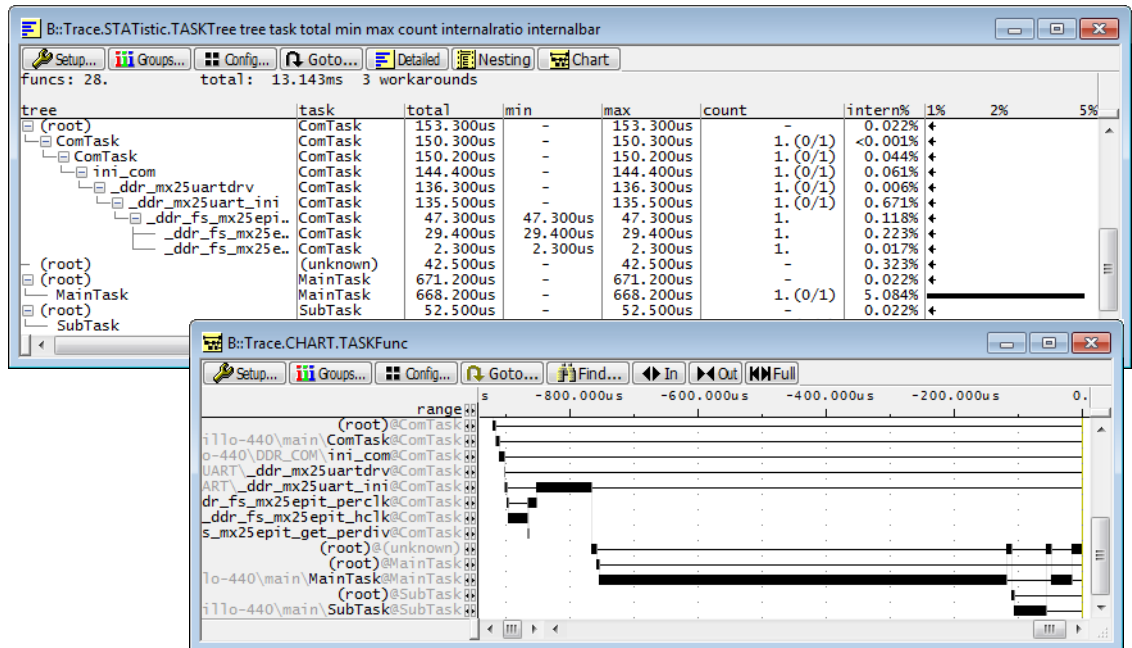

Task Related Evaluation of Function Run Times

The statistic and graphic evaluation of function calls and function run times (if available) can be done dependant on the actual running task. This is neces-

sary, if different tasks call one single function at the same time, or if a task switch occurs in between the function.

Function call hierarchy with statistics and flow of functions

PRACTICE Functions for OS Data

The support includes extended PRACTICE functions for μ C3 specific data, to be used in setup and test scripts. E.g. the function "TASK.CONFIG(magic)"

returns the address of the so called magic value, which corresponds to the id of the current executing task.