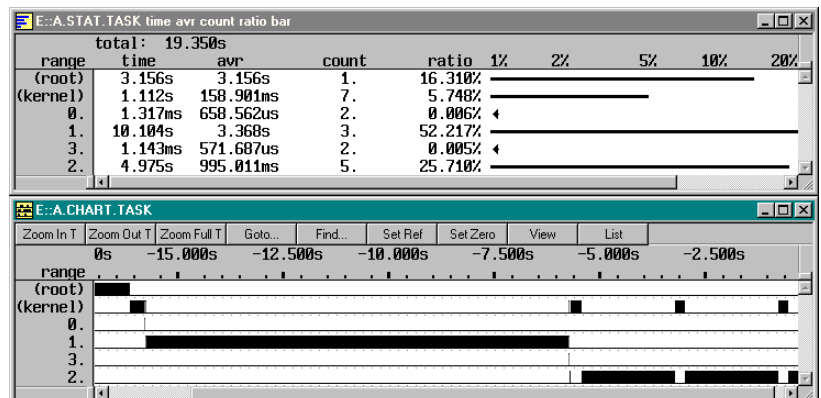

play of all these regions can be viewed non-intrusively in real time. The tables are updated permanently ("On The Fly"), without affecting the application at all.

Task list window, VRTXsa system information and Output Buffer display

Task stack coverage window

VRTXsa specific display of analyzer listing

The data recorded in the analyzer can be displayed and interpreted specific to the operating system. The task switches are displayed symbolically

Analyzer listing, task selective recording, display of task switches and assembler mnemonics

```

E::A.I task I.asm I.hll
Goto... Find... Set Ref Set Zero View
--- TASK: (kernel)
--- TASK: (kernel)
--- TASK: #4.
--- TASK: (kernel)
--- TASK: (kernel)
--- TASK: (kernel)
--- TASK: #2.
  beq      200BA
  bne      2001A
  bra      52D2
  rte
  moveq    #0,d0
  move.b   42(a2),d0
  movea.l  (a7)+,a2
  rts
  andi.w   #-9,26(a2)
  addq.w   #8,a7
  tst.l    d0
  beq      21A6
  
```

Statistic evaluation and graphic display of task run times

The analyzer can calculate statistic tables of task run times and task switches. A graphical diagram shows

which task was active at a specific time, giving a clear view of the behaviour of the system.