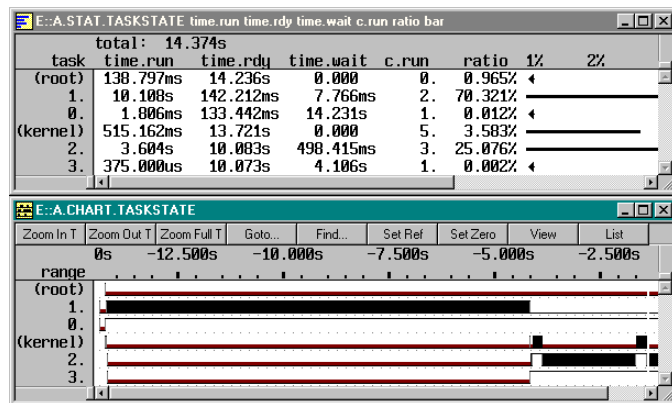

play of all these regions can be viewed non-intrusively in real time. The tables are updated permanently ("On The Fly"), without affecting the application at all.

Task list window, VRTXsa system information and Output Buffer display

Statistics on function hierarchy, task related

record	spare	spare	d.l	t.i.fore
000015	---	TASK: (kernel)	002C36D0	2.620ms
000014	---	TASK: #0.	0027E1CB	1.316ms
000013	---	TASK: #1.	0027E2EB	16.167ms
000012	---	TASK: (kernel)	00278000	6.536ms
000011	---	TASK: #1.	0027ACEB	1.827ms
000010	---	TASK: (kernel)	0027E2EB	10.003s
000009	---	TASK: #3.	0027EC0B	4.689ms
000008	---	TASK: #2.	0027DF8B	1.143ms
000007	---	TASK: (kernel)	0027E0AB	16.484ms
000006	---	TASK: (kernel)	00278000	246.155ms

Analyzer listing, function call hierarchy and task switches

Statistic evaluation and graphic display of task states

These tabular and graphical analyses of the status of tasks show the various states (i.e. running, ready, waiting, suspended and undefined) and times each

task spent in each state. A graphical view of the data can help to highlight prioritisation problems, critical paths etc.

Statistics and flow of task states

Manual executed system calls

In VRTXsa on 68k it is possible to execute system calls, initiated with PRACTICE from the TRACE32 surface. This technique can be used, for example to