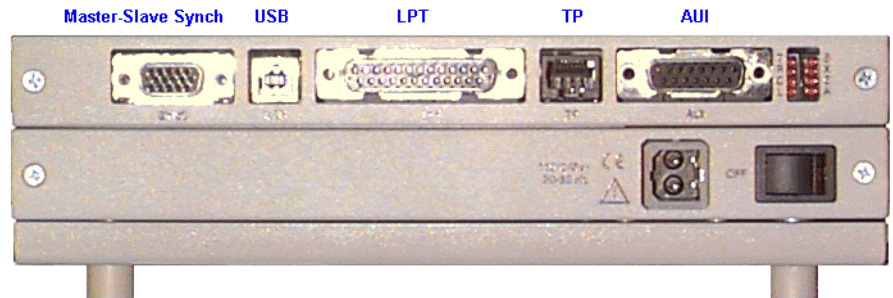

*Emulation Memory**ICE-Base**High Speed State Analyzer**Emulation Controller Unit***System Controller Unit****System Controller 32 Bit**

- Up to 50 MIPS
- Max. 64 MByte Memory
- Parallel Interface
- Ethernet Interface
- USB Interface
- Master-Slave Synchronisation

The heart of the TRACE32 Development System is the System Controller. It is the link between the target system and the host and therefore its performance determines the overall performance of the combined development system. The use of a 32 bit CPU and a large directly addressable memory allows the use of a fast, memory oriented software structure, which is essential for high-performance systems development. This shift of emphasis from the host to the TRACE32 results in a considerable improvement in overall system performance and also significantly reduces host system dependency. By the fast

System Controller SCU32

Controller

The heart of the TRACE32 Development System is the System Controller. It is the link between the target system and the host and therefore its performance determines the overall performance of the combined development system. The use of a 32 bit CPU and a large directly addressable memory allows the use of a fast, memory oriented software structure, which is essential for high-performance systems development. This shift of emphasis from the host to the TRACE32 results in a considerable improvement in overall system performance and also significantly reduces host system dependency. By the fast interface to the